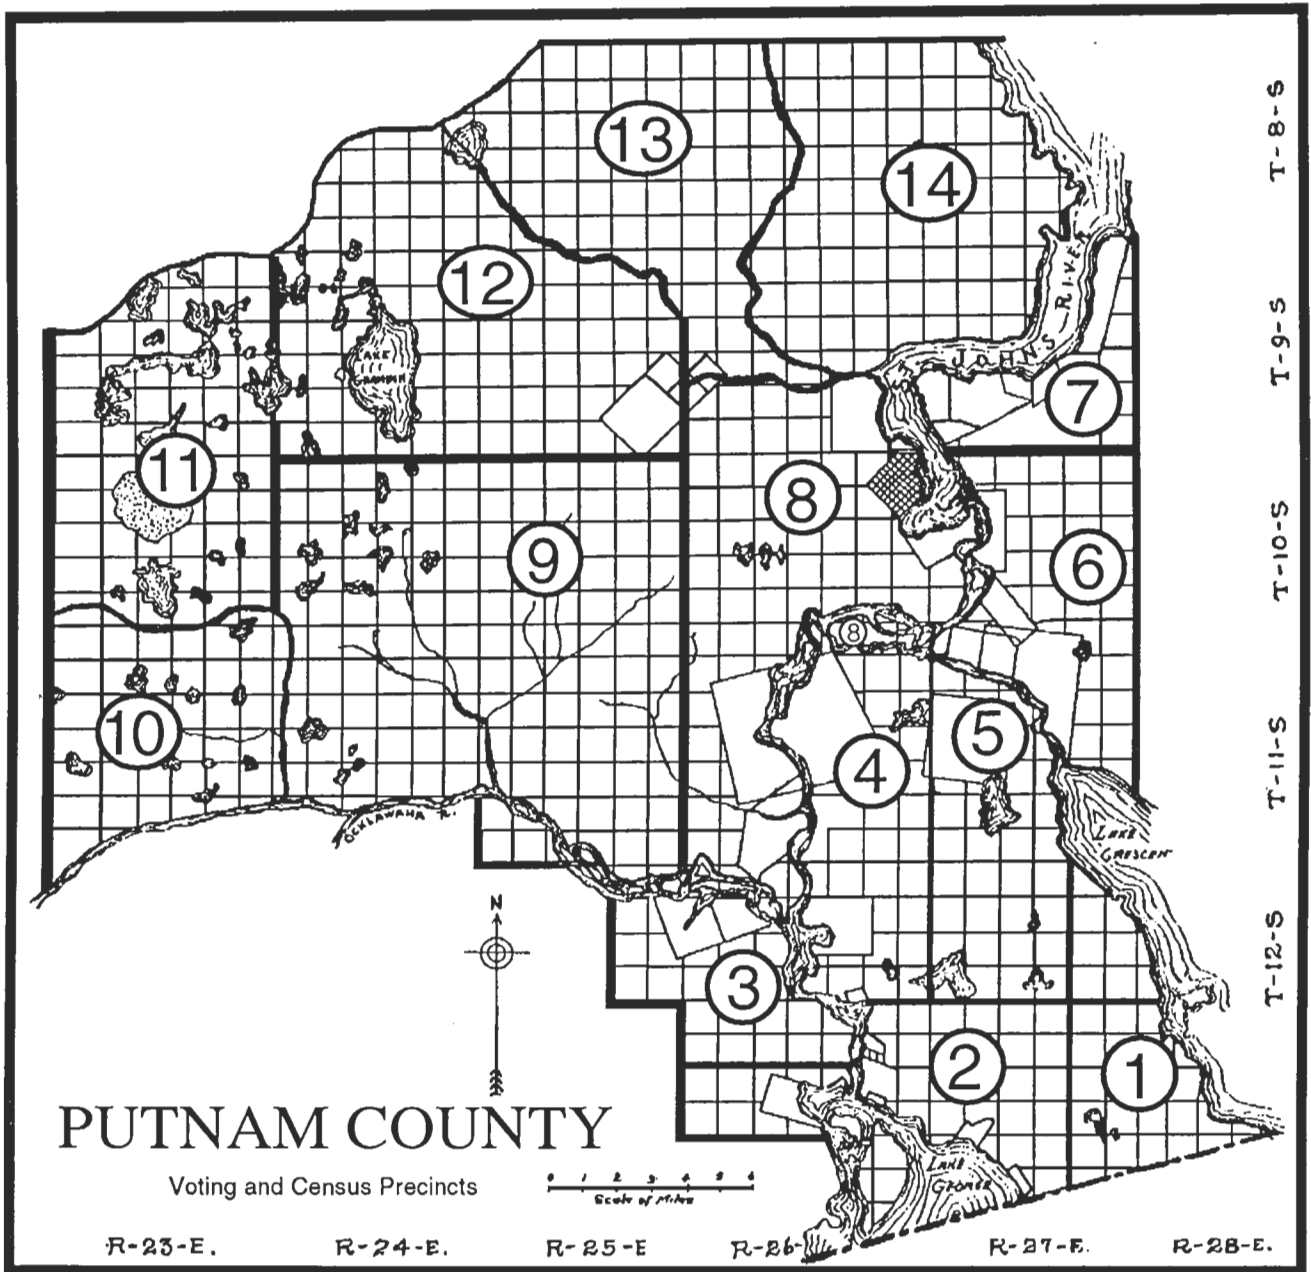

1885 State Census for Putnam County

Voting and census precincts that had been established in 1878 remained basically the same except for Murphy Island, Precinct 6, which became part of Precinct 8, and Precinct 13 was enlarged with a piece of Precinct 8 south of Etonia Creek; however, Precinct 13 lost the large area east of Simms Creek to Precinct 14. These changes were made in 1883 and remained until 1888.